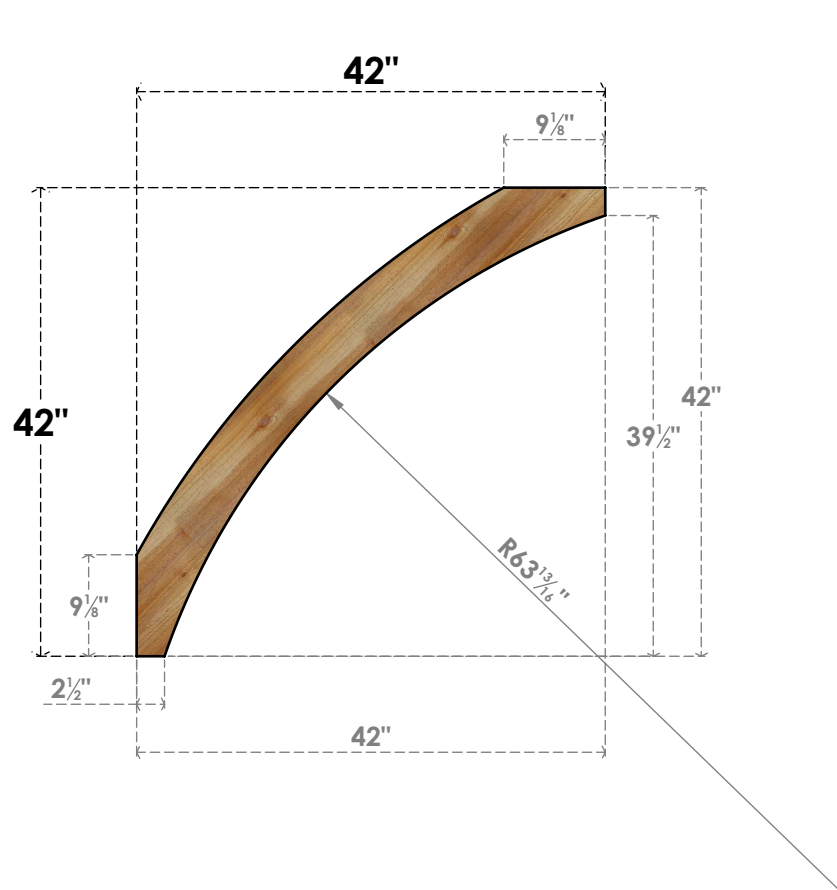

BRC06X42X42THR00RWR

6"W X 42"D X 42"H THORTON ROUGH SAWN BRACE, WESTERN RED CEDAR

SIDE

FRONT

EKENA MILLWORK
 2300 WEST MAIN ST.
 CLARKSVILLE, TX 75426
 TOLL FREE: 866-607-0453
 WWW.EKENAMILLWORK.COM

NOTES

1. INSTALLATION TO BE COMPLETED IN ACCORDANCE WITH MANUFACTURER'S SPECIFICATIONS.
2. DRAWING MAY NOT BE TO SCALE
3. THIS DRAWING IS INTENDED FOR DESIGN AND PLANNING PURPOSES ONLY.
4. ALL INFORMATION CONTAINED HEREIN WAS CURRENT AT THE TIME OF DEVELOPMENT BUT MUST BE REVIEWED AND APPROVED BY THE PRODUCT MANUFACTURER TO BE CONSIDERED ACCURATE.
5. PRODUCTS ARE NOT KILN DRIED. THIS ITEM IS UNIQUE AND WILL CONTAIN THE NATURAL VARIATIONS THAT THE WOOD SPECIES OFFERS. THIS MAY RESULT IN VARIATIONS UP TO 1/4"