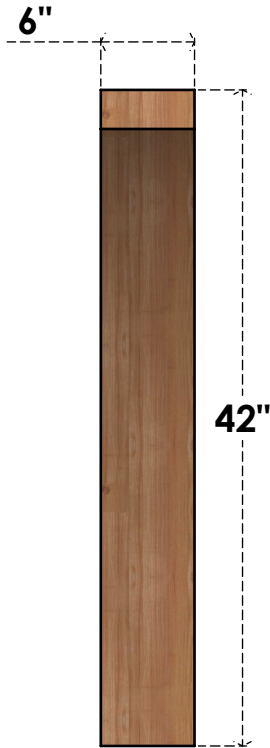

BRC06X42X42THR00RWR

6"W X 42"D X 42"H THORTON ROUGH SAWN BRACE, WESTERN RED CEDAR

SIDE

FRONT

EKENA MILLWORK
 2300 WEST MAIN ST.
 CLARKSVILLE, TX 75426
 TOLL FREE: 866-607-0453
 WWW.EKENAMILLWORK.COM

NOTES

1. INSTALLATION TO BE COMPLETED IN ACCORDANCE WITH MANUFACTURER'S SPECIFICATIONS.
2. DRAWING MAY NOT BE TO SCALE
3. THIS DRAWING IS INTENDED FOR DESIGN AND PLANNING PURPOSES ONLY.
4. ALL INFORMATION CONTAINED HEREIN WAS CURRENT AT THE TIME OF DEVELOPMENT BUT MUST BE REVIEWED AND APPROVED BY THE PRODUCT MANUFACTURER TO BE CONSIDERED ACCURATE.
5. PRODUCTS ARE NOT KILN DRIED. THIS ITEM IS UNIQUE AND WILL CONTAIN THE NATURAL VARIATIONS THAT THE WOOD SPECIES OFFERS. THIS MAY RESULT IN VARIATIONS UP TO 1/4"